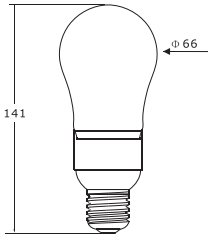

Item No.: **SUNIBUWF-0207**

Specifications

Input Voltage & Frequency	90-130V / 170-250V
Power Supply Efficiency	> 95%
Total Power Consumption	5W
LED Model & Number	66pcs 3528SMD
LED Efficiency	105Lm/W
Total Lumens	400Lm
Beam Angle	300°
Color Temperature	3000-3500K/4000-4500K/5000-7000K
Base	E27/E26/B22
Dimension	Φ66×H141mm
Material	Aluminum Diecasting and Glass
Net Weight	0.07kg

Features

- Long lifetime (Up to 20,000 hours)
- Energy-saving (80% power saved)
- Aluminum heat sink
- Optional colors: white/red/blue/green/yellow
- Ip20 indoor application proposed

Comparison between LED & Incandescent Bulb